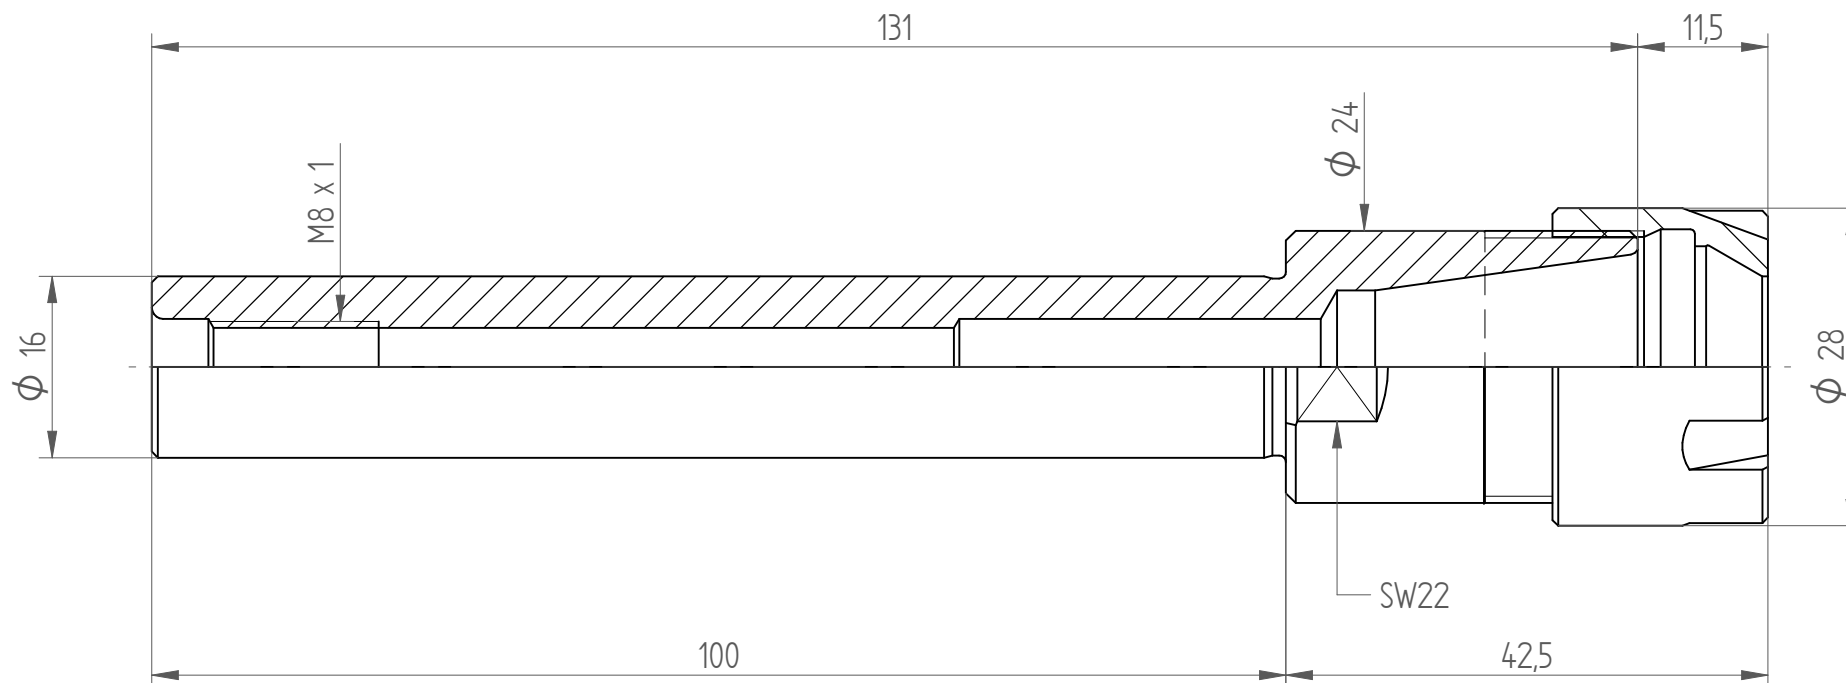

Swiss
Precision
Tools

REGO-FIX®

REGO-FIX AG
Obermattweg 60
4456 Tenniken / Switzerland

Phone +41 61 976 14 66
Fax +41 61 976 14 14
www.rego-fix.com

This is a non-controlled copy. All information given herein is subject to change without notice

The information given herein has been carefully checked and is believed to be correct. REGO-FIX, however, assumes no responsibility or liability for any errors, inaccuracies or omissions that may appear in this drawing

This document is subject to copyright laws. No part of this document may be reproduced or transmitted in any form or any means, electronic or mechanic, for any purpose, without the express written permission of REGO-FIX

Type : CYL16x100_ER20M
Part No. : 261622060
Date : 11.02.2015
Scale : 1.5:1